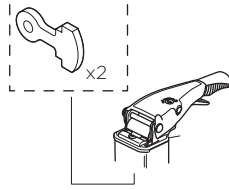

Thule EasyFold XT

934

Key
No N001-N200
Sparepart No 1500002001 - 1500002200

Key+Lock
= N.....
No N001-N200
Sparepart No 1500001001 - 1500001200

Rubber Spring
52632

52415 52414 52845

52846

934100: 52850
934300: 52851

Cover lens Right: 52368

Frame Right: 52371

52848

52372

52598

AB CD 123

2-3 mm = A x2
4-5 mm = B x2

52540 Cable Clip