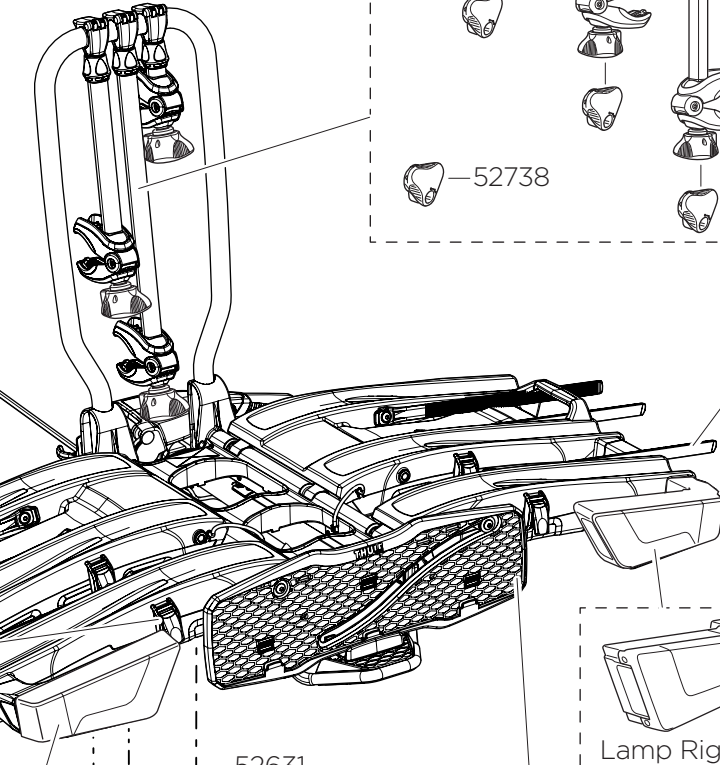

Thule EasyFold XT

934

Key
No N001-N200
Sparepart No 1500002001 - 1500002200

Key+Lock
= N.....
No N001-N200
Sparepart No 1500001001 - 1500001200

Rubber Spring
52632

52415 52414 52845

52846

934100: 52850
934300: 52851

52847

52944

Lamp Left 934100: 52365
Lamp Left 934300: 52485

Cover lens Left: 52369

Frame Left: 52370

52631

52849

Lamp Right 934100: 52364
Lamp Right 934300: 52486

Cover lens Right: 52368

Frame Right: 52371

52848

52372

52598

AB CD 123

2-3 mm = A x2
4-5 mm = B x2

52540 Cable Clip